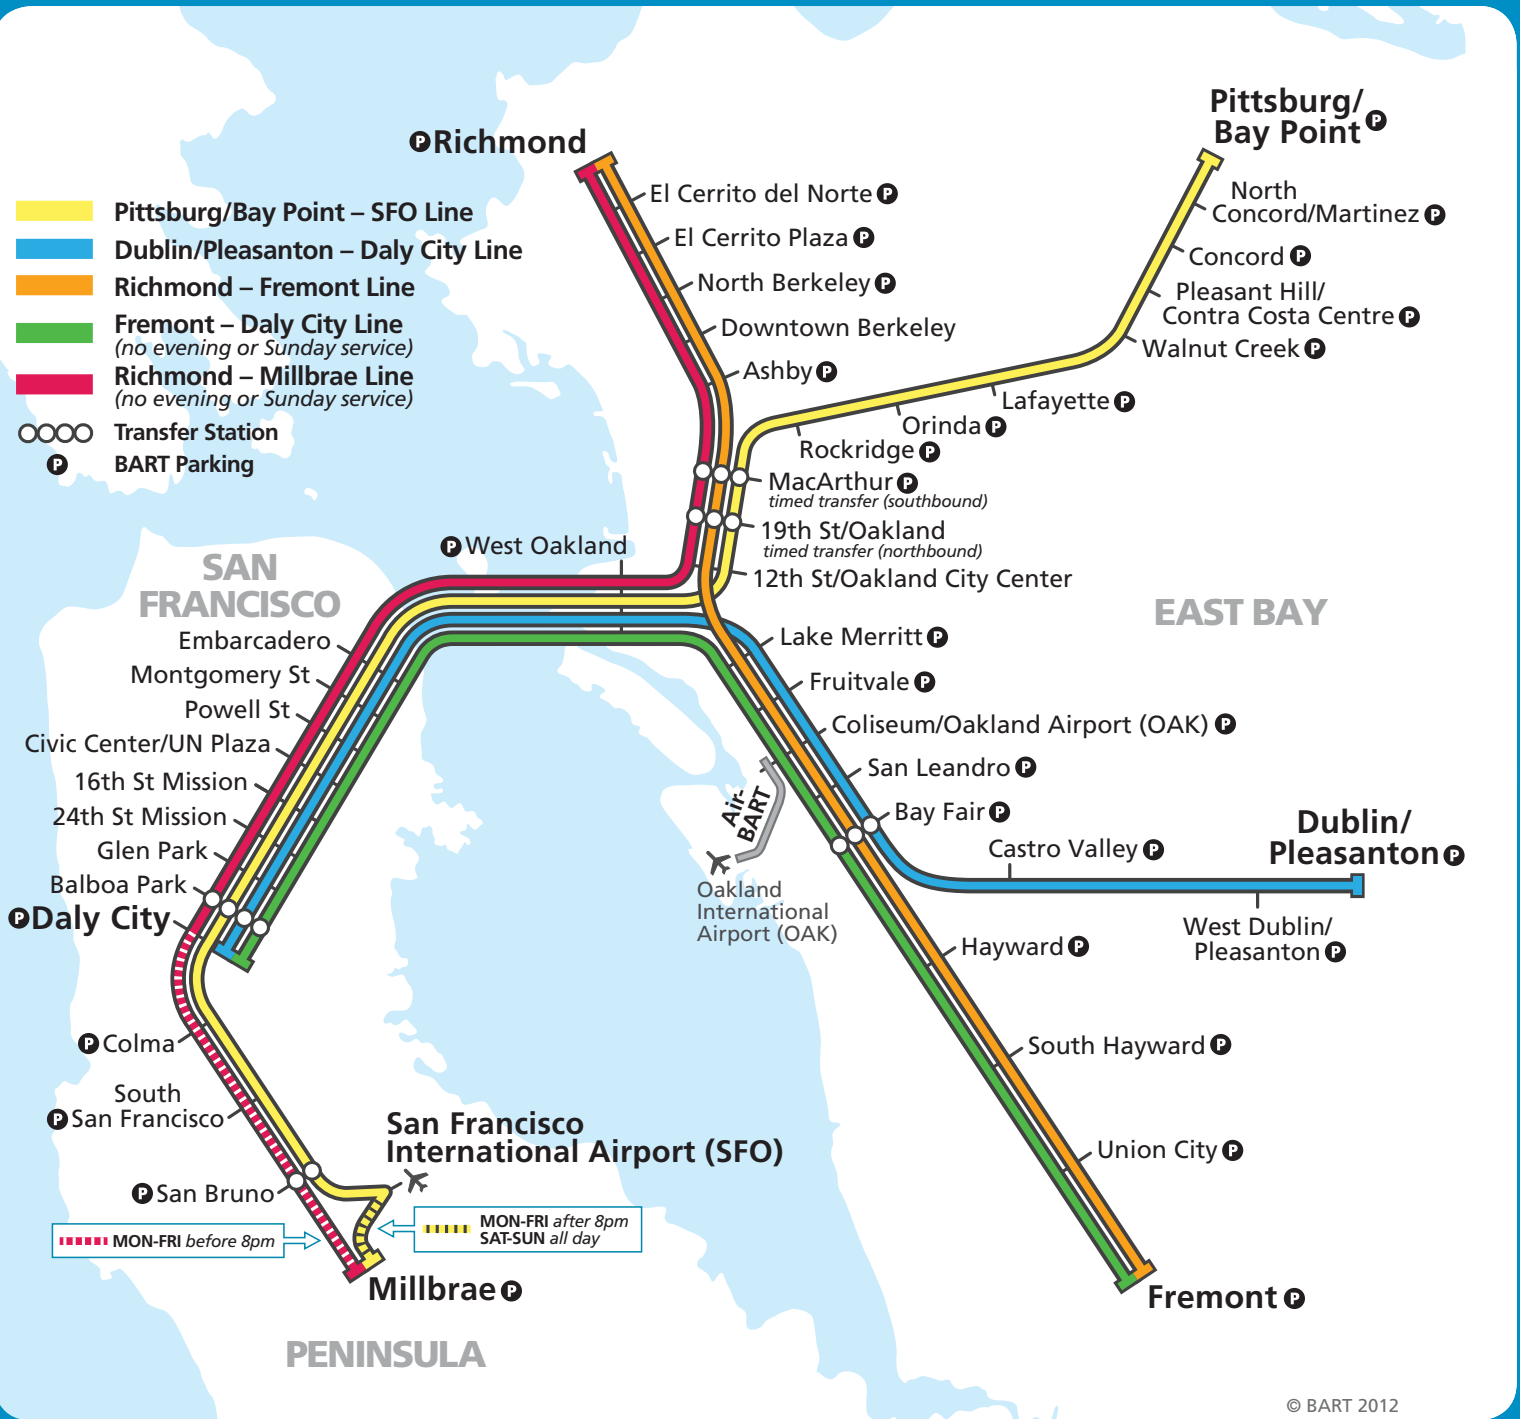

Bay Area Rapid Transit District
P.O. Box 12688
Oakland, CA 94604-2688

© BART 2012 09/12 150M

BART Fares and Schedules

NEW SCHEDULE
EFFECTIVE
SEPTEMBER 10, 2012

BART... and you're there.

BART System Map

© BART 2012